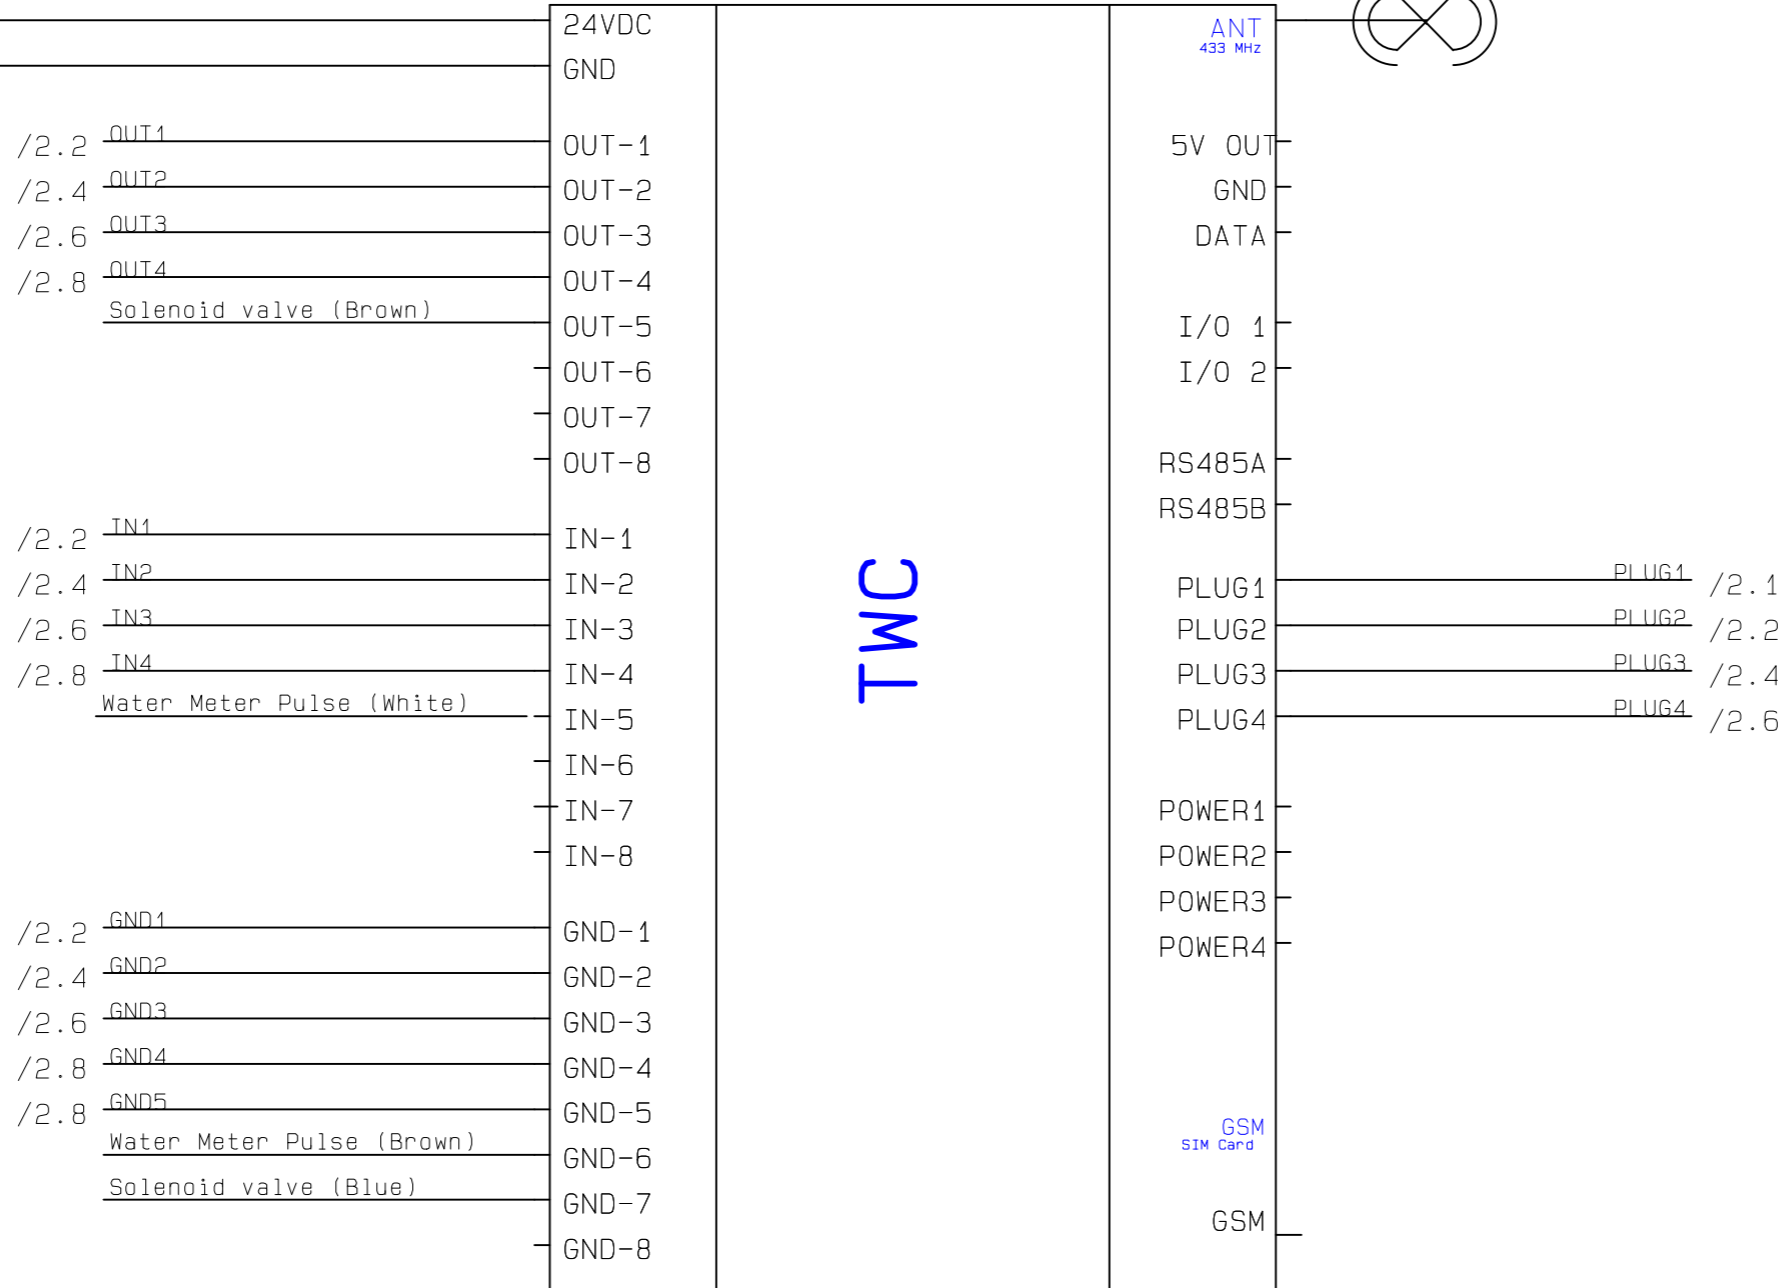

/1.5 24VDC

24VDC

-TALLYBEE TWC

/1.5 GND

GND

tallykey®

TallyKey A/S
Fabriksvej 14
DK-7600 Struer
Phone: + 45 97 84 12 77
Fax: + 45 97 85 16 24

Customer name:
Address:
Zip code: City:
Country:

Project name: T4W41S05
Page title: Diagram
Content/type:
File name: T4W41S05
Printed: 01-07-2024 10:03:08

Drawing no.:
Version: 01
Prepared by: RKO Date: 01-07-2024
Page no.: 4 of 4 pages