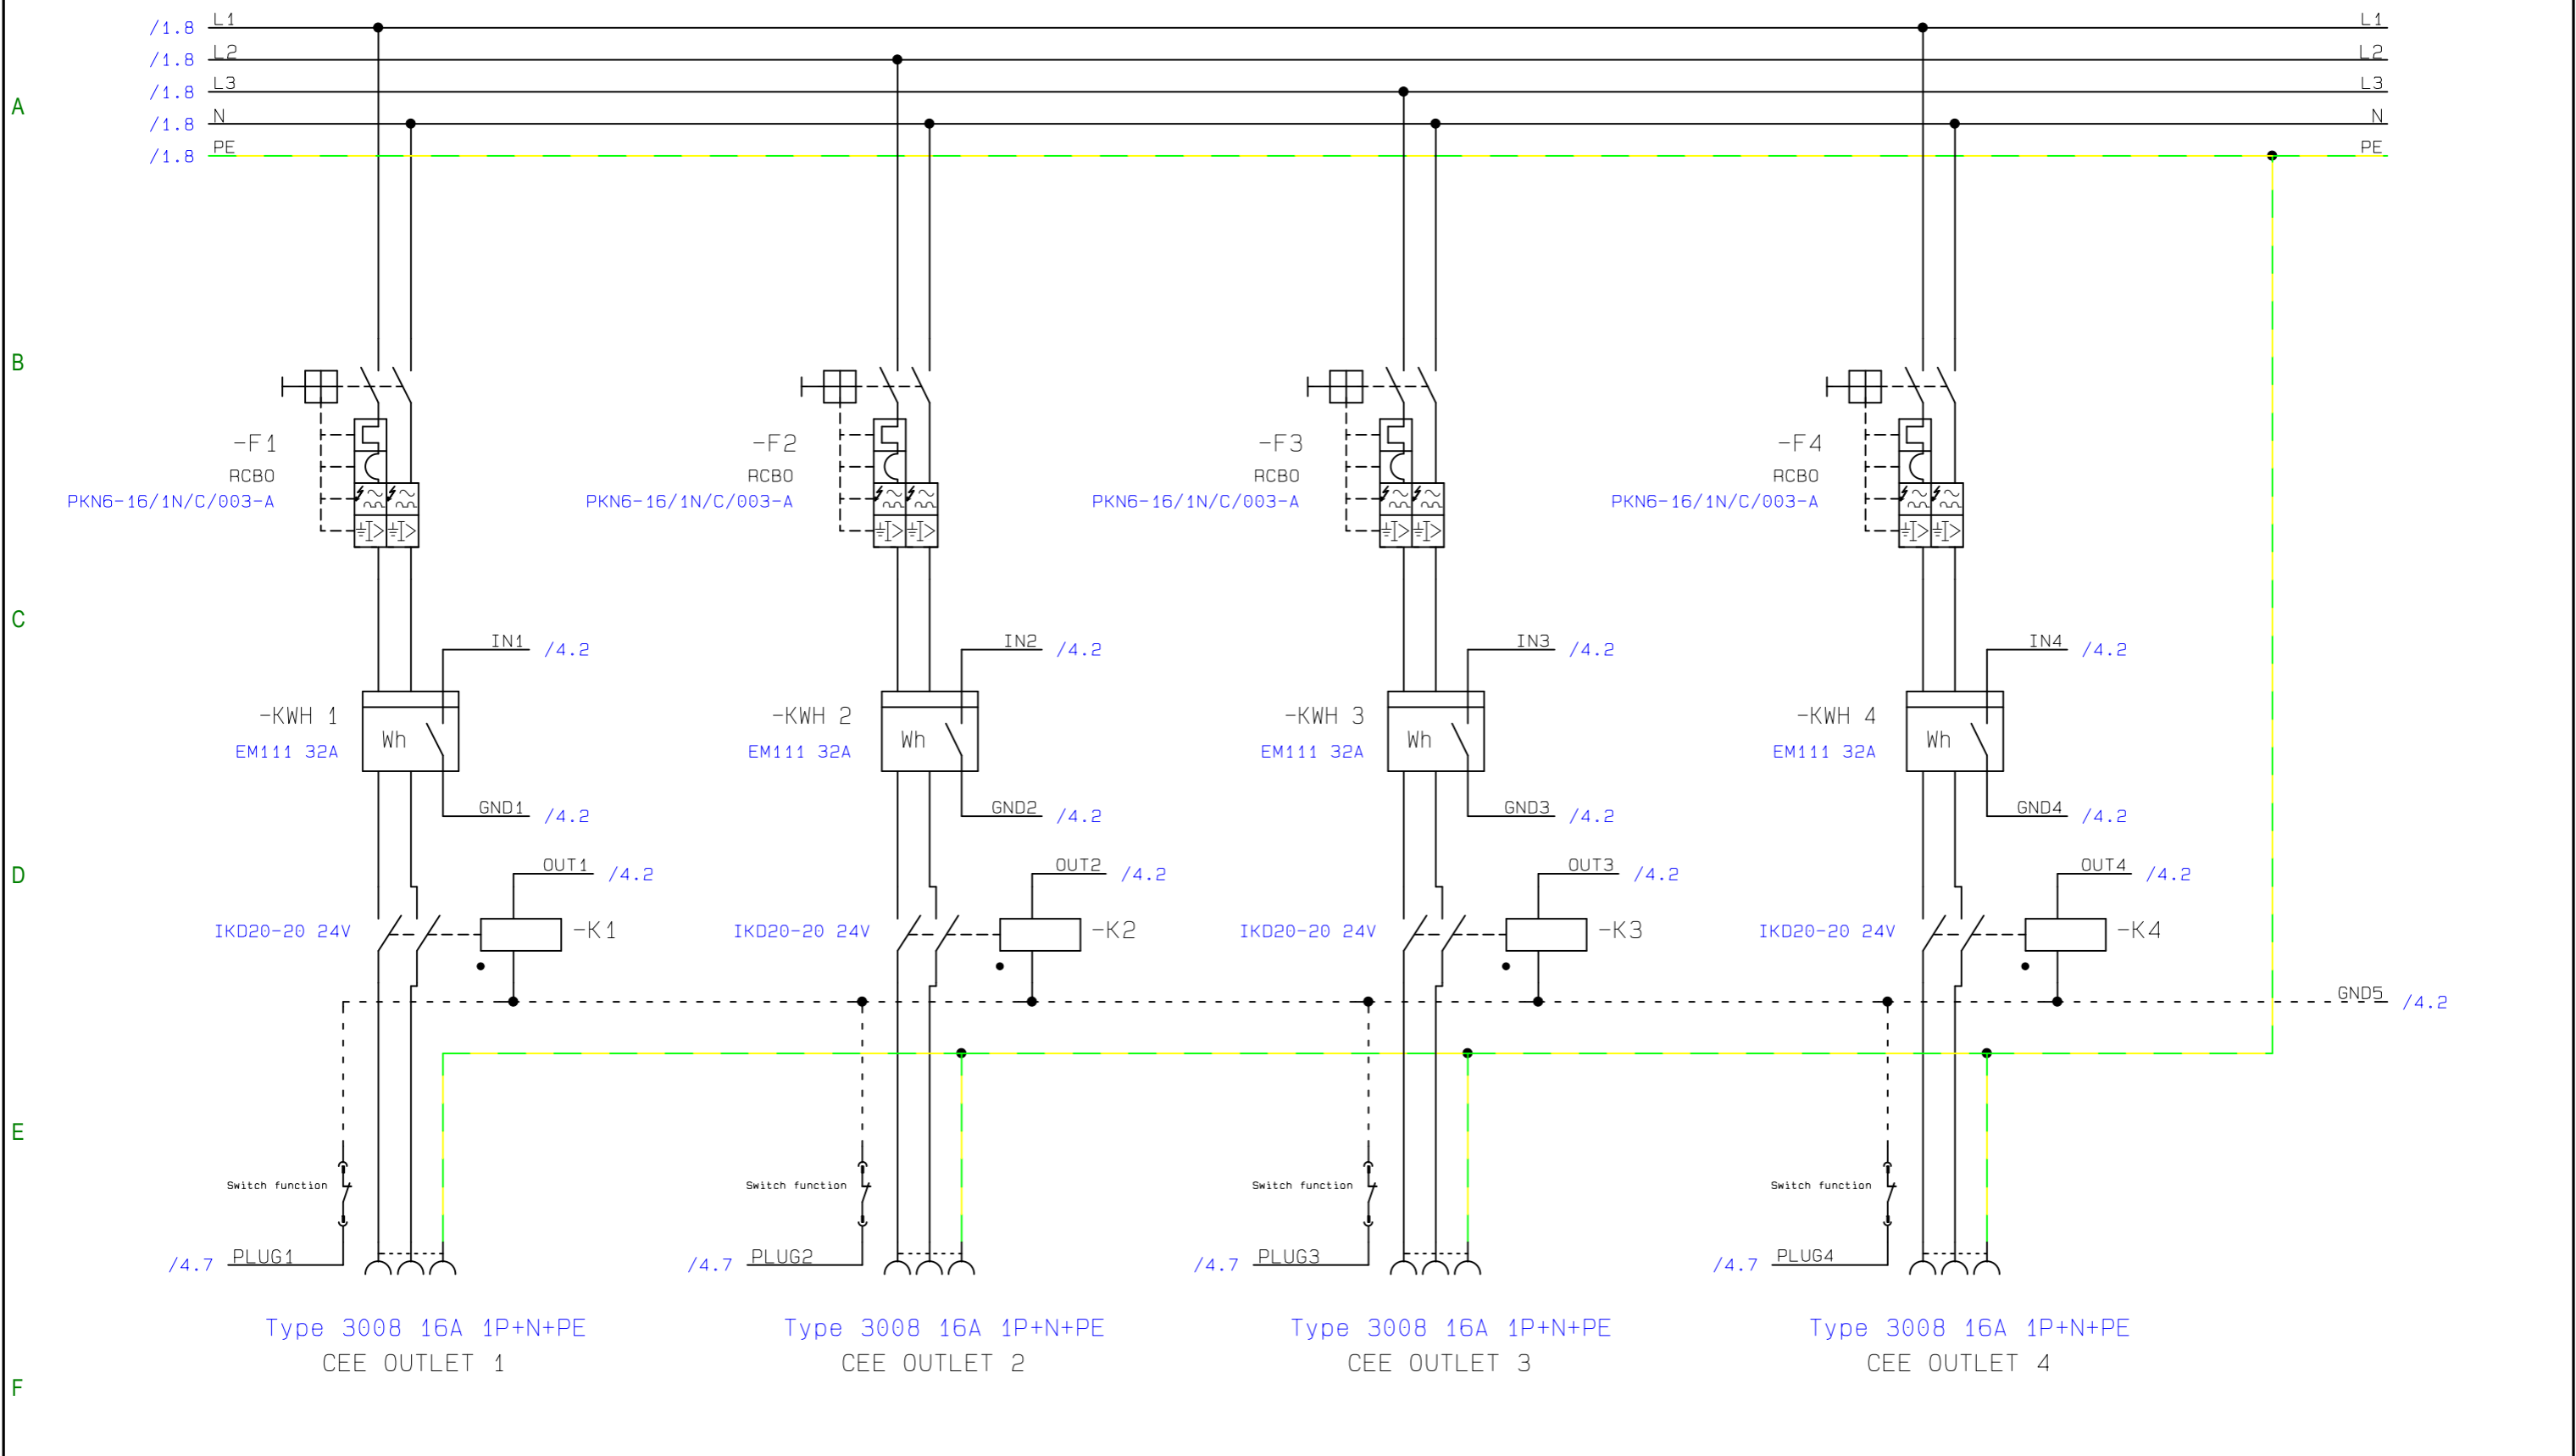

Specifications:
 Grid: 3x230/400V - 50 Hz TT-NET
 Capsule: IP44 / Sockets IP44
 Ambient Temperature: Min.-20/Max.+50°C
 Short Cut (EN60947-2): Icu max. = 6 kA

 <p>TallyKey A/S Fabriksvej 14 DK-7600 Struer Phone: + 45 97 84 12 77 Fax: + 45 97 85 16 24</p>	Customer name:	Project name: T4W41S05	Drawing no.:
	Address:	Page title: Diagram	Version: 01
	Zip code: City:	Content/type:	Prepared by: RKO Date: 01-07-2024
	Country:	File name: T4W41S05	Printed:01-07-2024 10:03:06

Project name: T4W41S05	Drawing no.:
Page title: Diagram	Version: 01
Content/type: Diagram	Prepared by: RKO Date: 01-07-2024
File name: T4W41S05	Page no.: 2 of 4 pages

Project name: T4W41S05	Drawing no.:
Page title: Diagram	Version: 01
Content/type: Diagram	Prepared by: RKO Date: 01-07-2024
File name: T4W41S05	Page no.: 2 of 4 pages

Project name: T4W41S05
 Page title: Diagram
 Content/type:
 File name: T4W41S05
 Printed: 01-07-2024 10:03:08

Drawing no.:
 Version: 01
 Prepared by: RKO Date: 01-07-2024
 Page no.: 4 of 4 pages